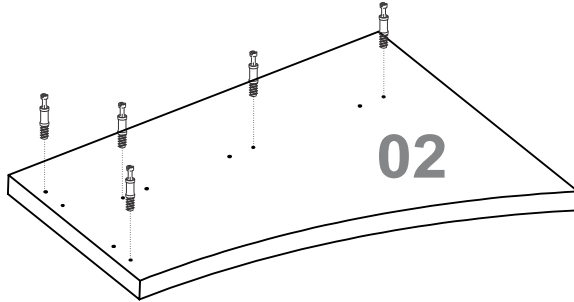

1

10X

2

5X

3

4X

4X

4X

4X

8X

4

6X

3X