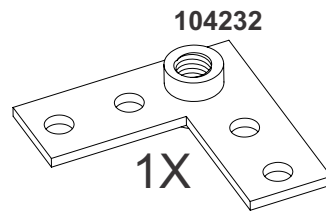

FERRAMENTAS **NÃO** FORNECIDAS, MAS NECESSÁRIAS
PARA A MONTAGEM DO PRODUTO

HERRAMIENTAS **NO** SUMINISTRADAS, PERO NECESARIAS PARA EL MONTAJE DEL PRODUCTO
TOOLS **NOT** SUPPLIED, BUT NECESSARY FOR THE ASSEMBLY