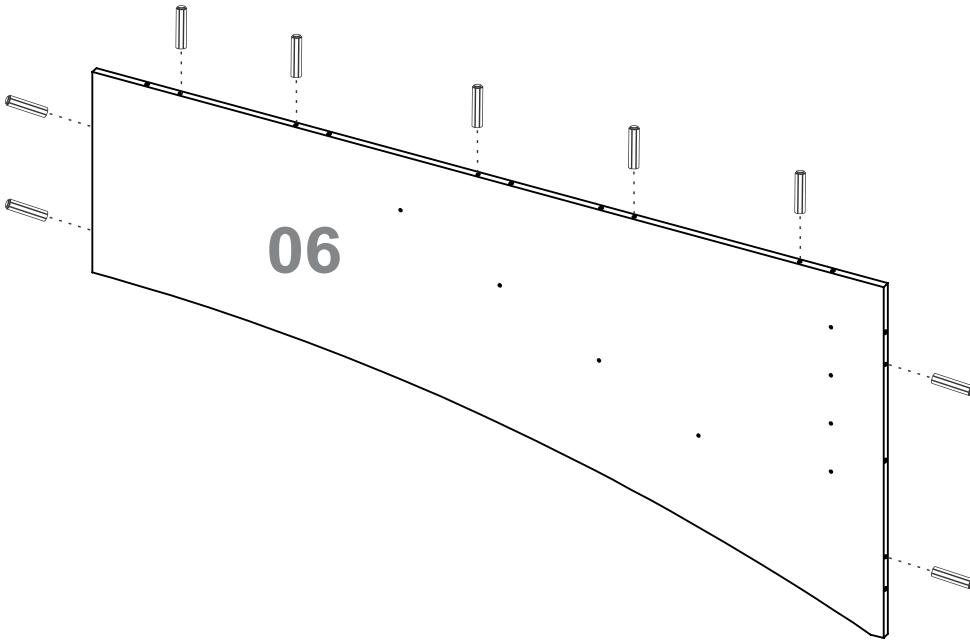

The number on the edge of the piece corresponds to the assembly guide.
To remove it, use a cloth with alcohol gel or 70% alcohol.

Número Número Number	Medida Dimensión Size	Quantidade Cantidad Quantity
01	2000x805x50mm	01
02	1000x750x50mm	01
03	669x485x50mm	01
04	669x795x50mm	01
05	1740x684x15mm	01
06	1530x684x15mm	01
07	500x100x25mm	01
08	700x100x25mm	02
09	900x100x25mm	02
10	1100x100x25mm	02
11	1300x100x25mm	01
12	790x45x15mm	01
13	480x45x15mm	01

4X

8X

4

6X

3X

5

6

7