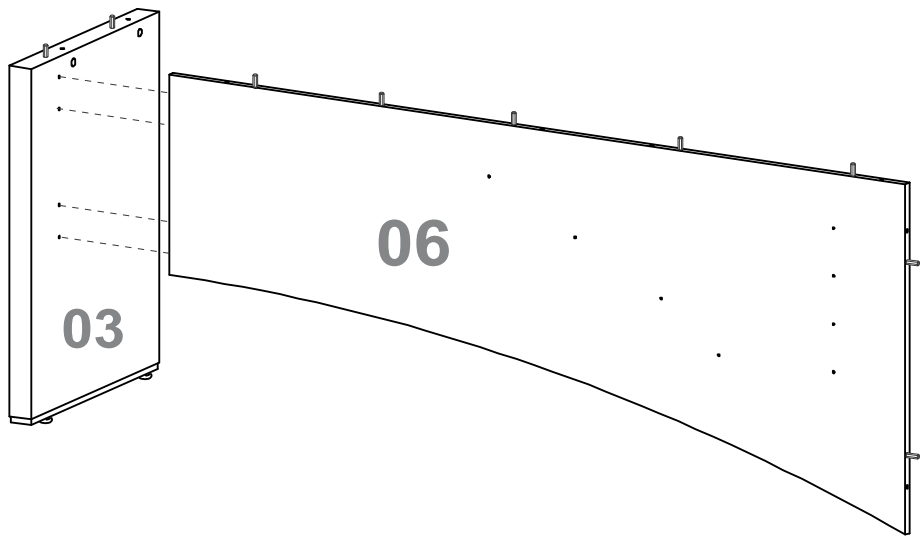

The number on the edge of the piece corresponds to the assembly guide.
To remove it, use a cloth with alcohol gel or 70% alcohol.

Número Número Number	Medida Dimensión Size	Quantidade Cantidad Quantity
01	2000x805x50mm	01
02	1000x750x50mm	01
03	669x485x50mm	01
04	669x795x50mm	01
05	1740x684x15mm	01
06	1530x684x15mm	01
07	500x100x25mm	01
08	700x100x25mm	02
09	900x100x25mm	02
10	1100x100x25mm	02
11	1300x100x25mm	01
12	790x45x15mm	01
13	480x45x15mm	01

4X

8X

4

6X

3X

5

6

7