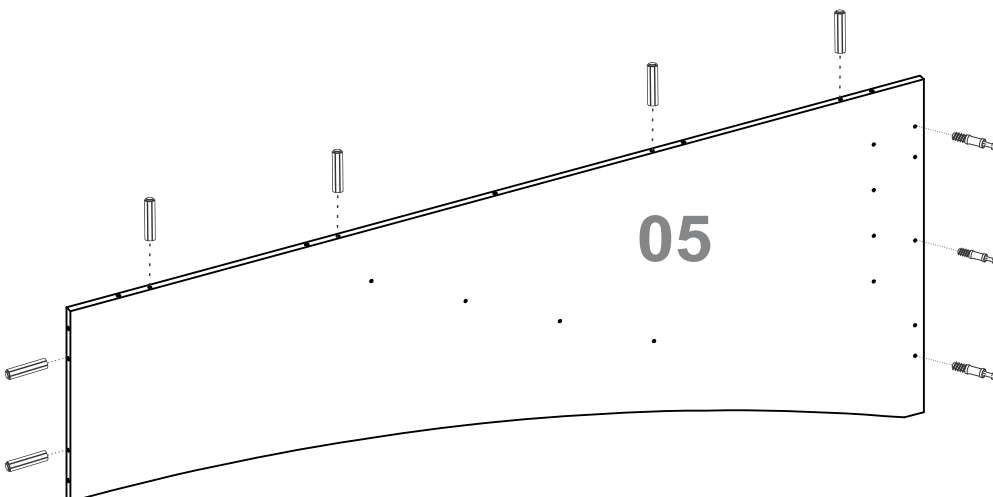

1

10X

2

5X

3

4X

4X

4X

4X

8X

4

6X

3X