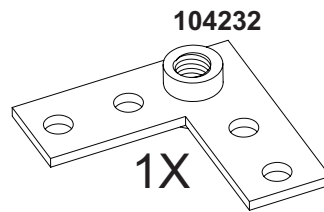

FERRAMENTAS **NÃO** FORNECIDAS, MAS NECESSÁRIAS
PARA A MONTAGEM DO PRODUTO

HERRAMIENTAS **NO** SUMINISTRADAS, MAS NECESARIAS PARA EL MONTAJE DEL PRODUCTO
TOOLS **NOT** SUPPLIED, BUT NECESSARY FOR THE ASSEMBLY