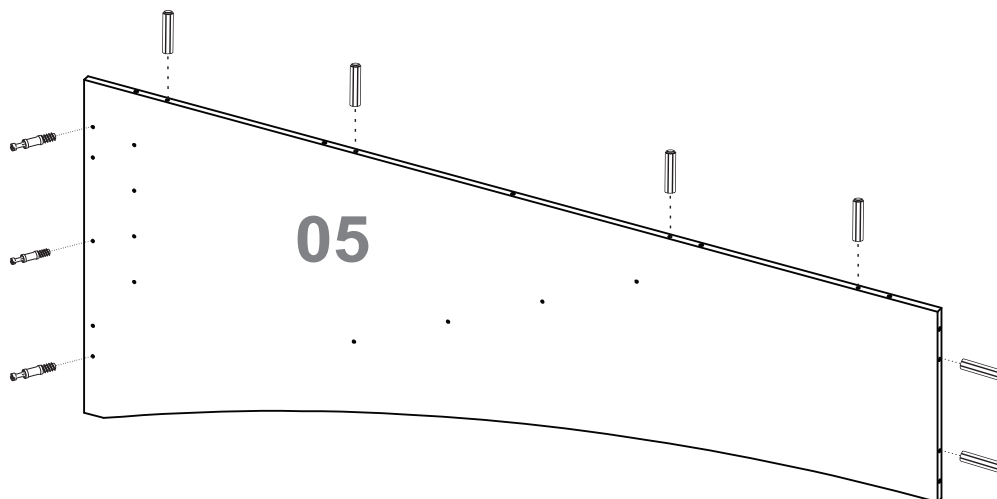

4X

100070

4X

100097

8X

100461

4