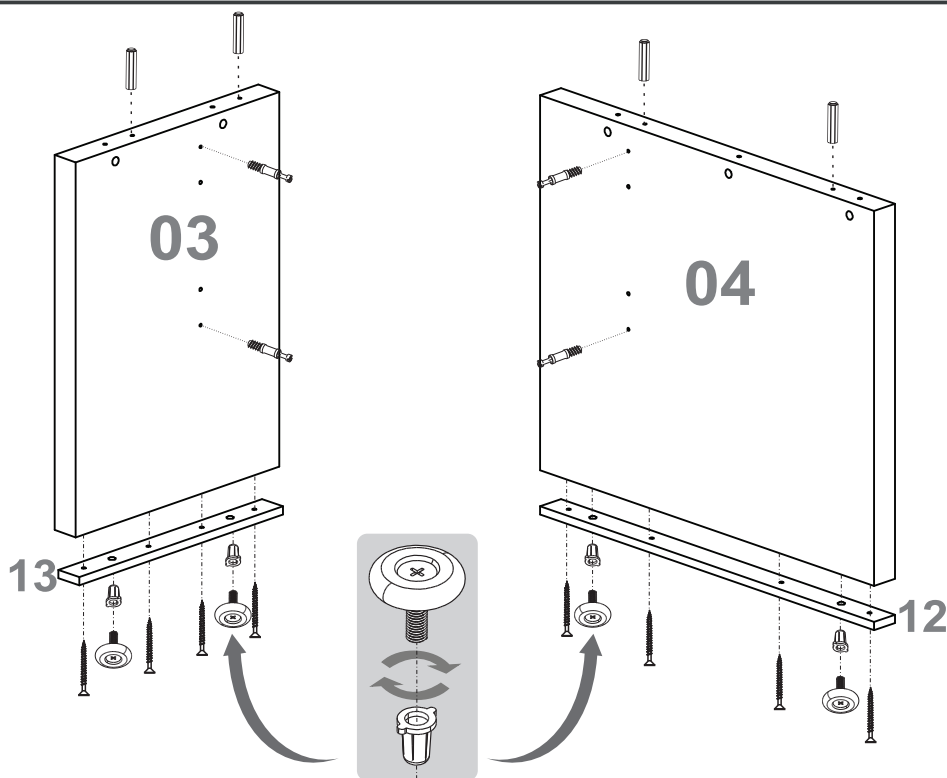

5X

3

4X

100560

4X

102614