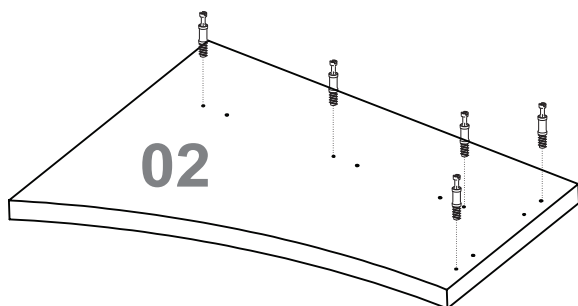

1

10X

2

5X

3

4X

100560

4X

102614

4X

100070

4X

100097

8X

100461

4

6X

100097

3X

100070