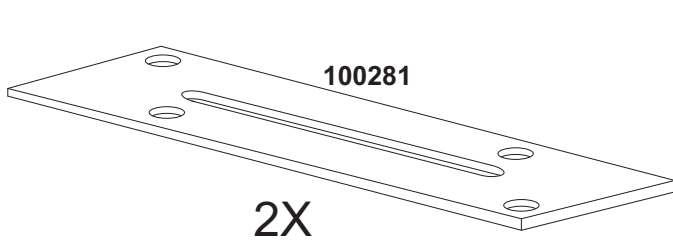

FERRAMENTAS **NÃO** FORNECIDAS, MAS NECESSÁRIAS
PARA A MONTAGEM DO PRODUTO

HERRAMIENTAS **NO** SUMINISTRADAS, MAS NECESARIAS PARA EL MONTAJE DEL PRODUCTO
TOOLS **NOT** SUPPLIED, BUT NECESSARY FOR THE ASSEMBLY

19X

22X

22X

4X

5X

12X

8X

16X

38X

102555 - PRETO / NEGRO / BLACK
103602 - CHARUTO