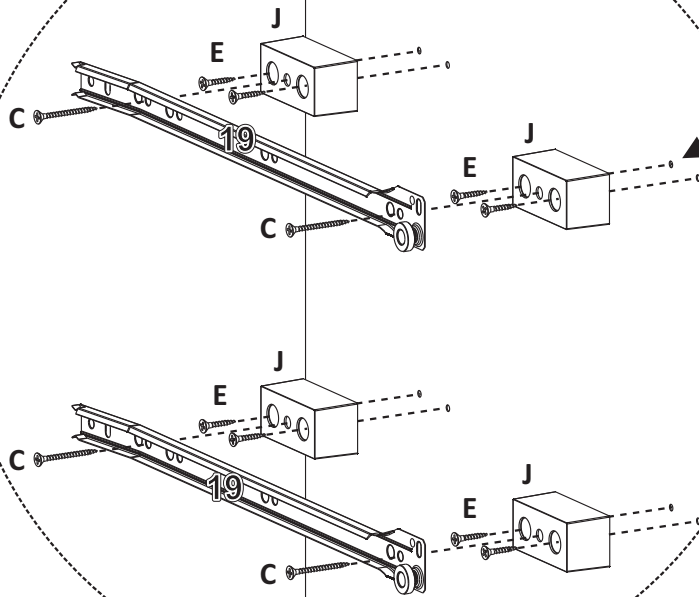

9

MARCAÇÕES PARA OS DISTANCIADORES
MARKINGS FOR THE SUPPORTS
MARCACIONES PARA LOS DISTANCIADORES