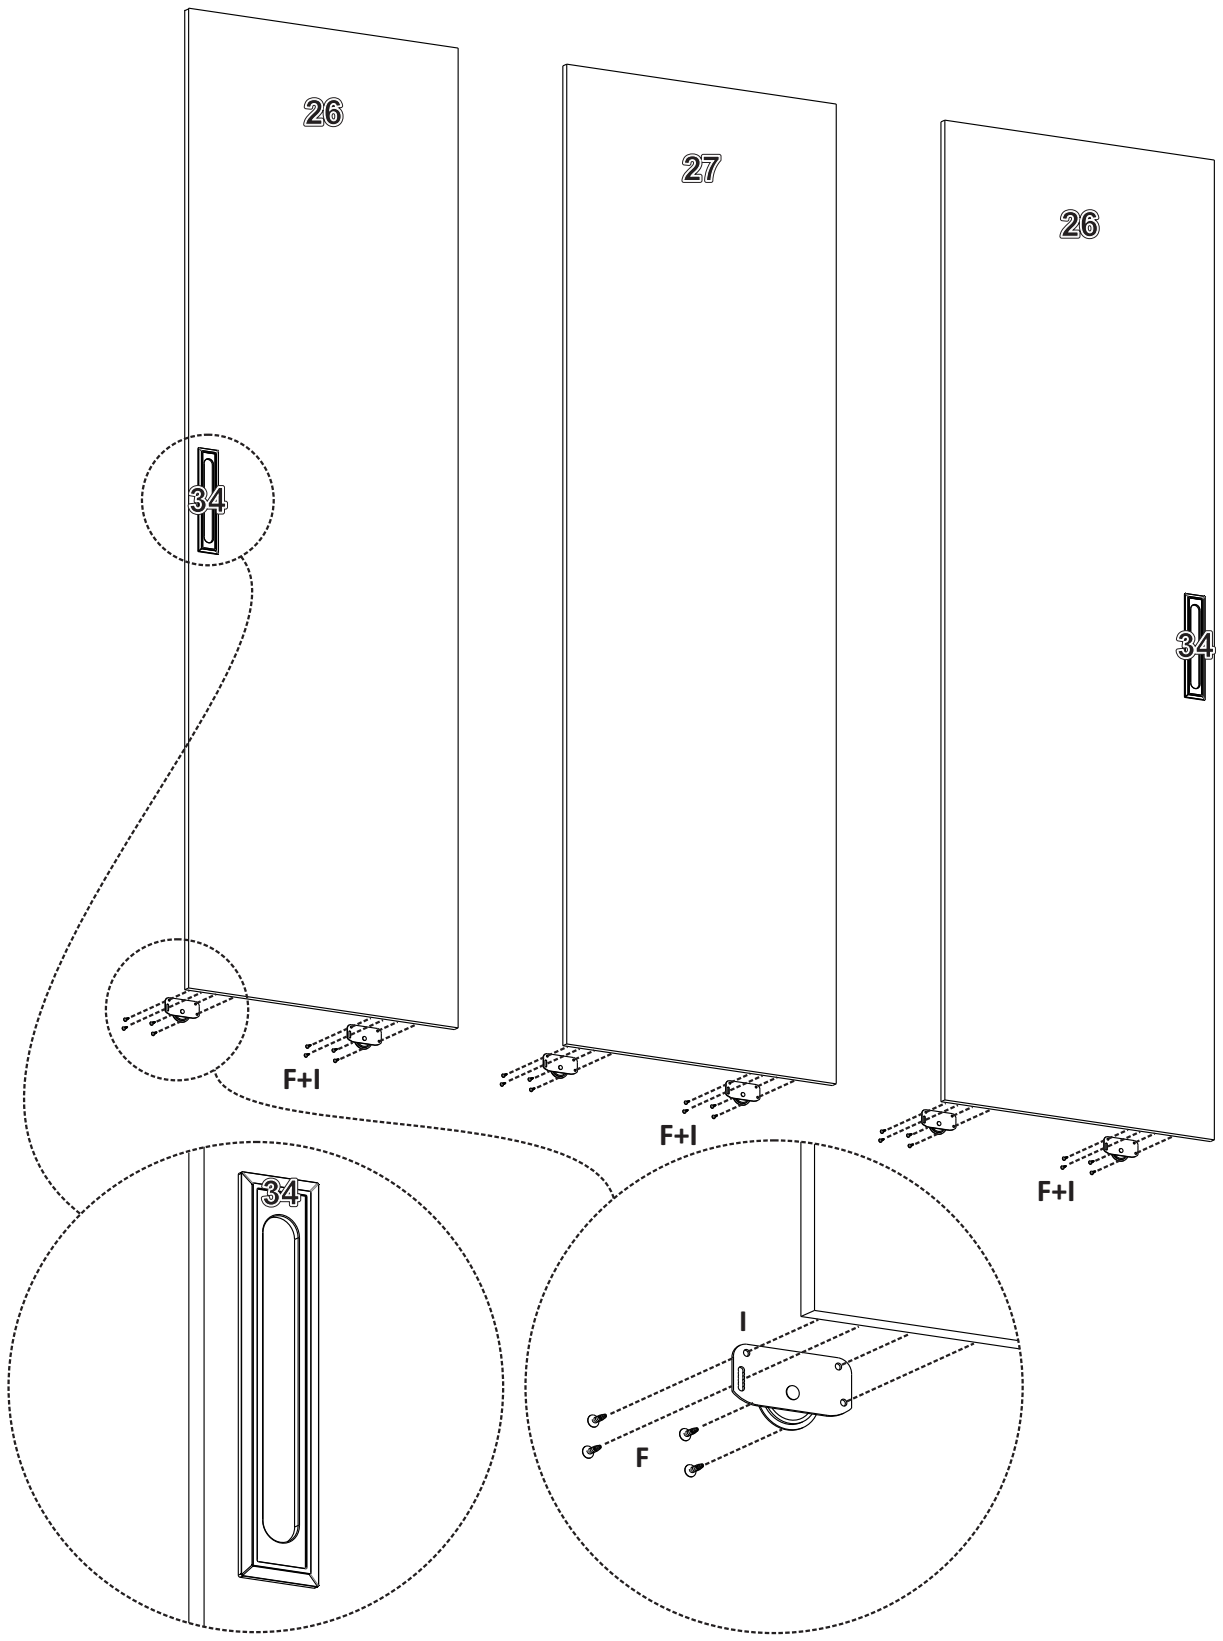

F 12mm
PARAF. 3,5X12
SCREW / TORNILLO

G 12mm
PARAF. 3,0X12
SCREW / TORNILLO

I
ROLDANA
PULLEY / RUEDA