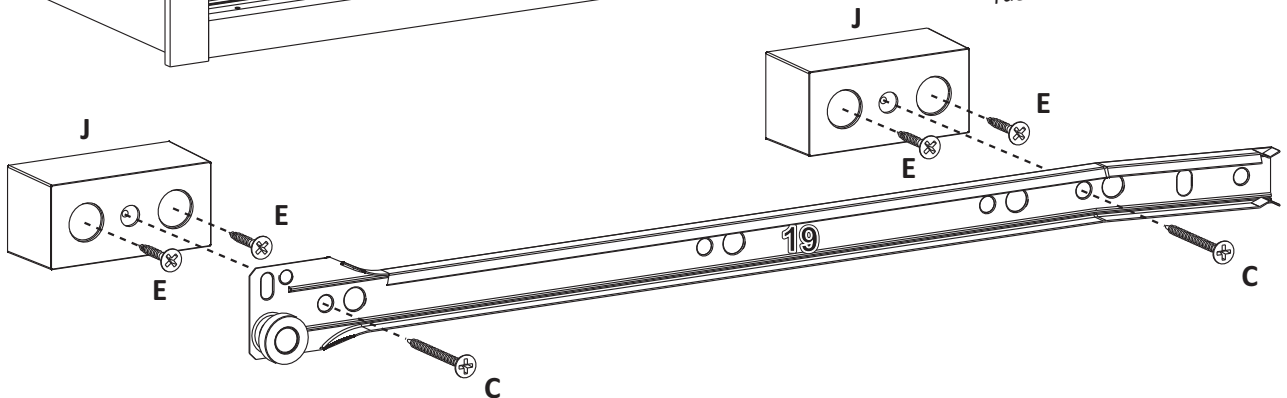

Rodinhas para frente
wheels in front
ruedas adelante