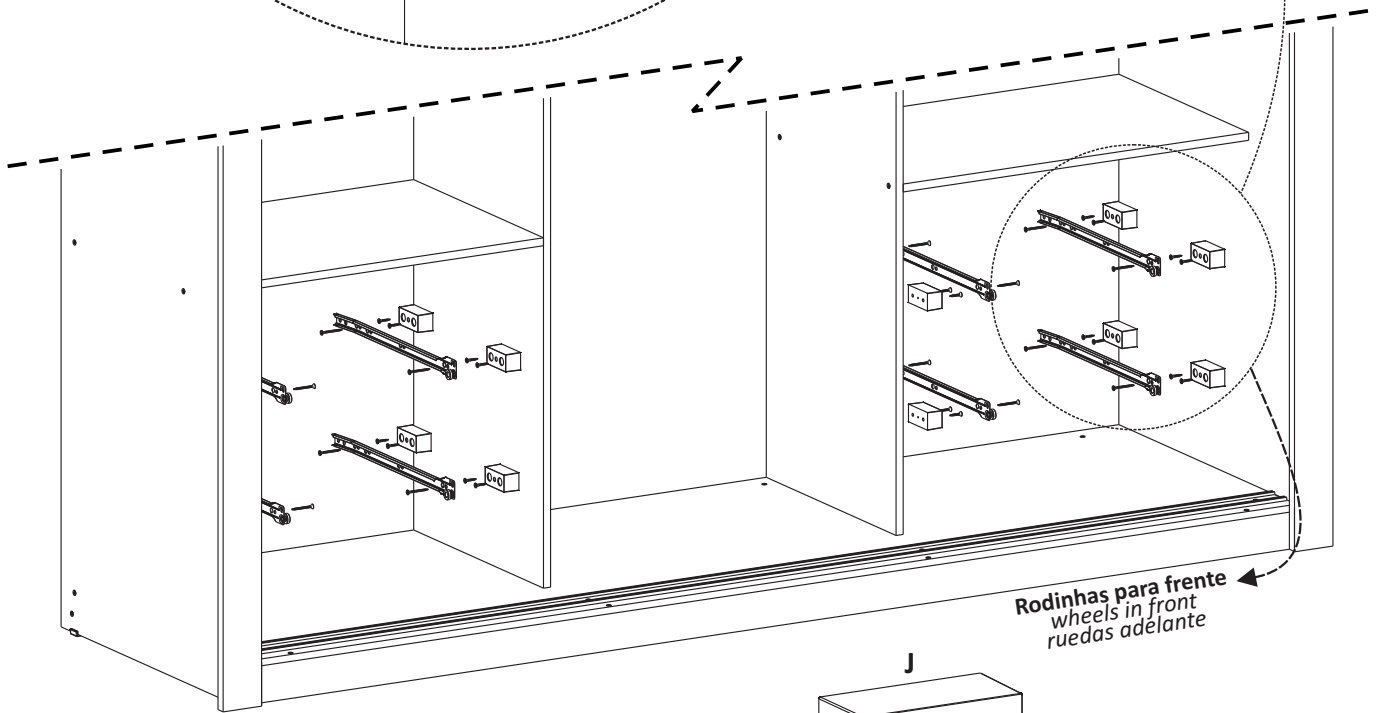

9

MARCAÇÕES PARA OS DISTANCIADORES
MARKINGS FOR THE SUPPORTS
MARCACIONES PARA LOS DISTANCIADORES