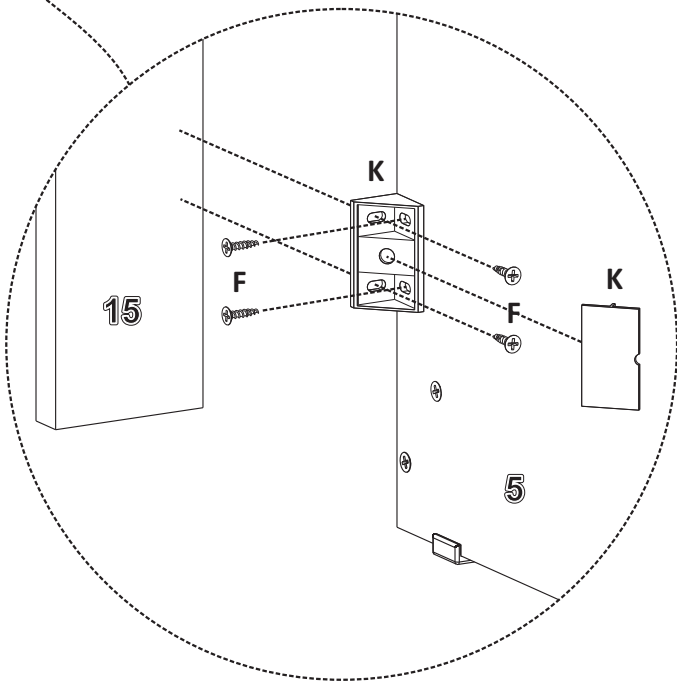

2

B  40mm
PARAF. 4,0x40
 SCREW / TORNILLO

G  12mm
PARAF. 3,0x12
 SCREW / TORNILLO

S 
SAPATA PLÁSTICA
 PLASTIC SHOE
 ZAPATO PLÁSTICO

3**4**

5

6

VISÃO FRONTAL
FRONT VIEW
VISTA FRONTAL

VISÃO TRASEIRA
REAR VIEW
VISTA TRASERA

F  12mm
PARAF. 3,5x12
SCREW / TORNILLO

K 
CONECTOR MONT.
MOUNTING CONNECTOR
CONECTOR DE MONTAJE

U 
CANTONEIRA PLAST.
PLASTIC ANGLE BRACKETS
ESQUINA PLASTICA

8

G  12mm
PARAF. 3,0X12
SCREW / TORNILLO