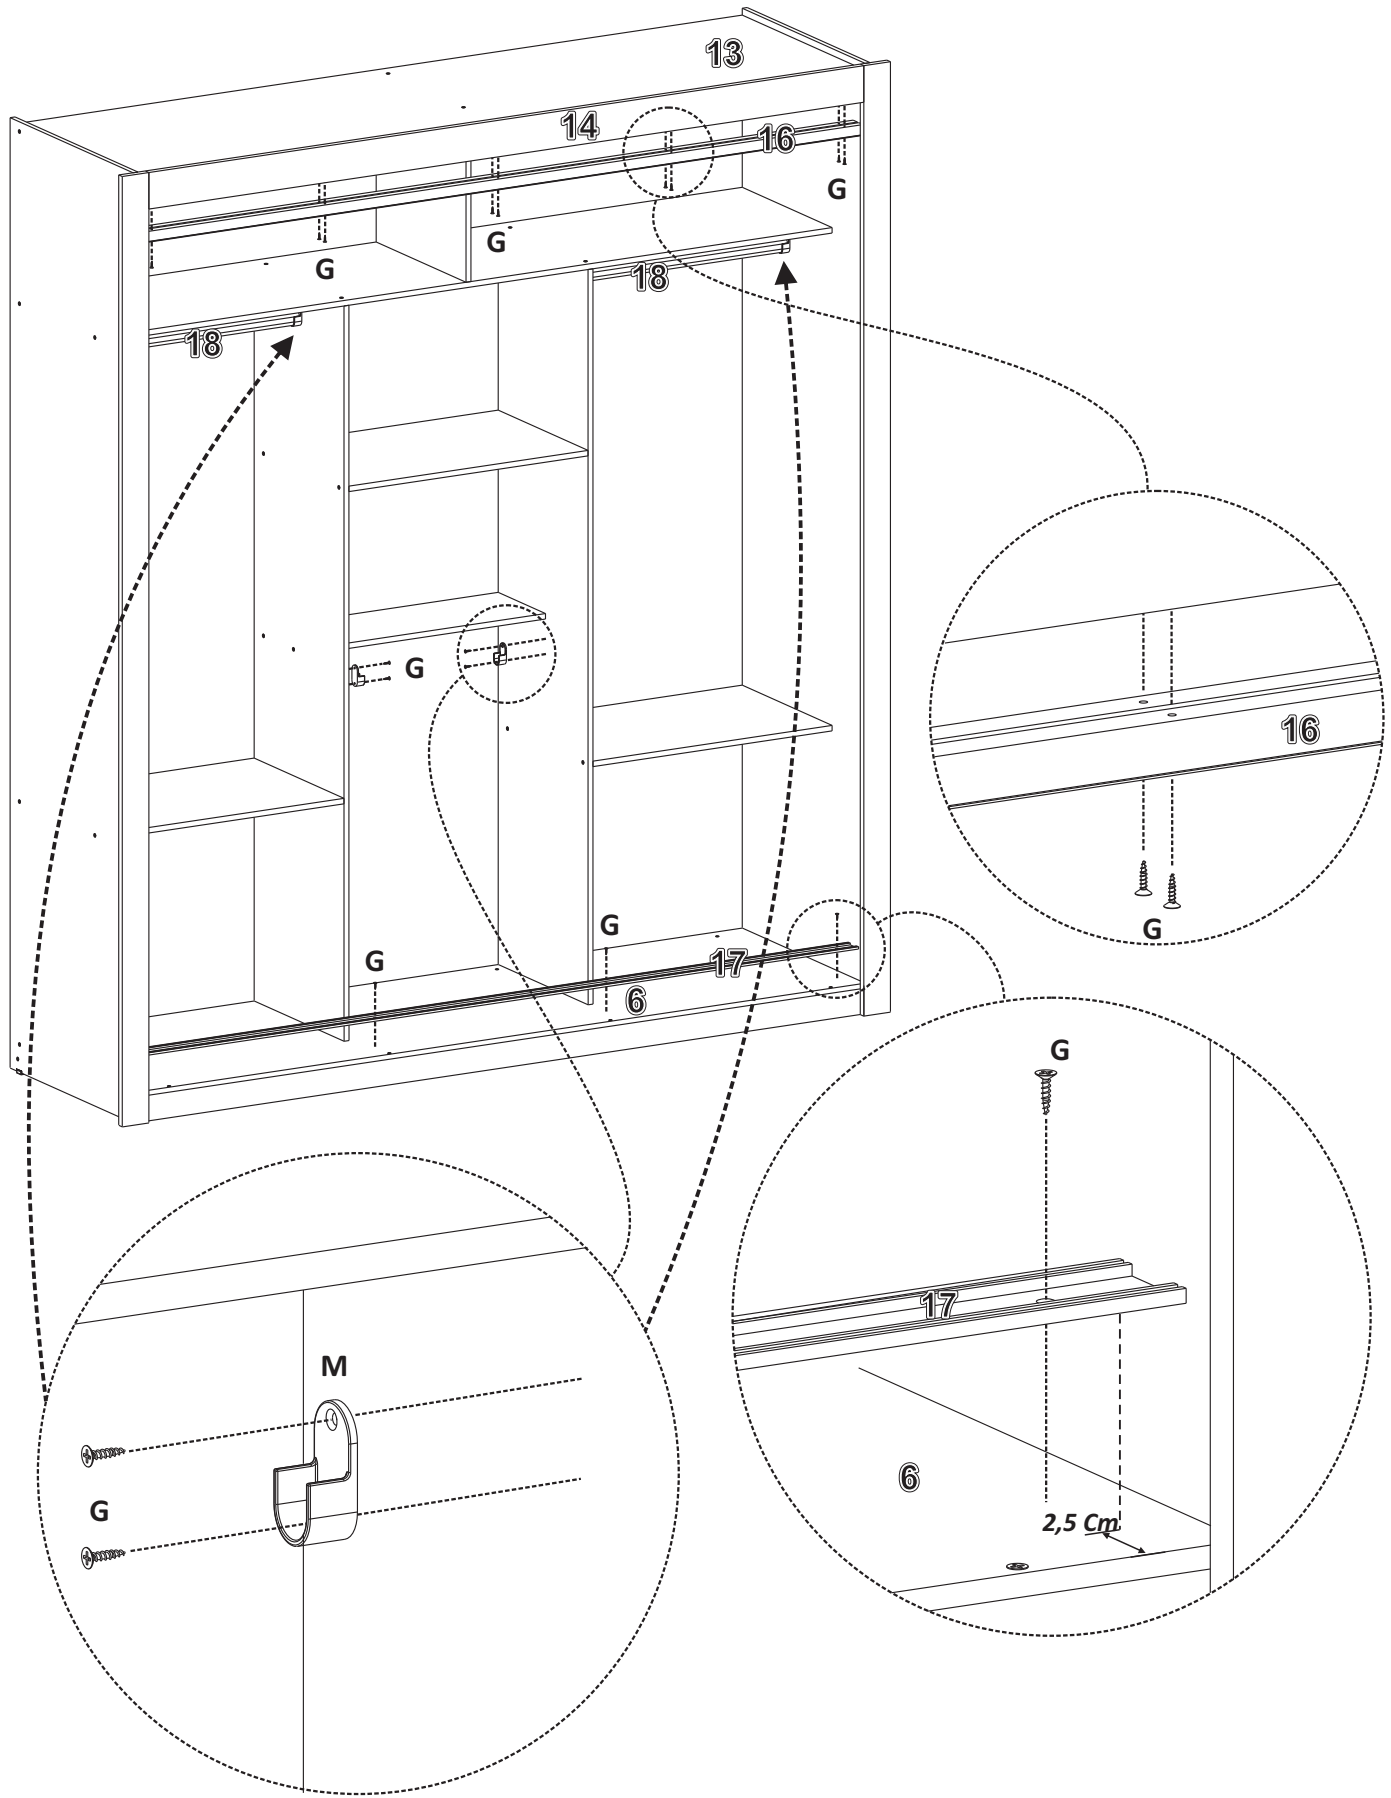

VISÃO TRASEIRA
REAR VIEW
VISTA TRASERA

F  12mm
PARAF. 3,5x12
SCREW / TORNILLO

K 
CONECTOR MONT.
MOUNTING CONNECTOR
CONECTOR DE MONTAJE

U 
CANTONEIRA PLAST.
PLASTIC ANGLE BRACKETS
ESQUINA PLASTICA

8

G  12mm
PARAF. 3,0X12
SCREW / TORNILLO