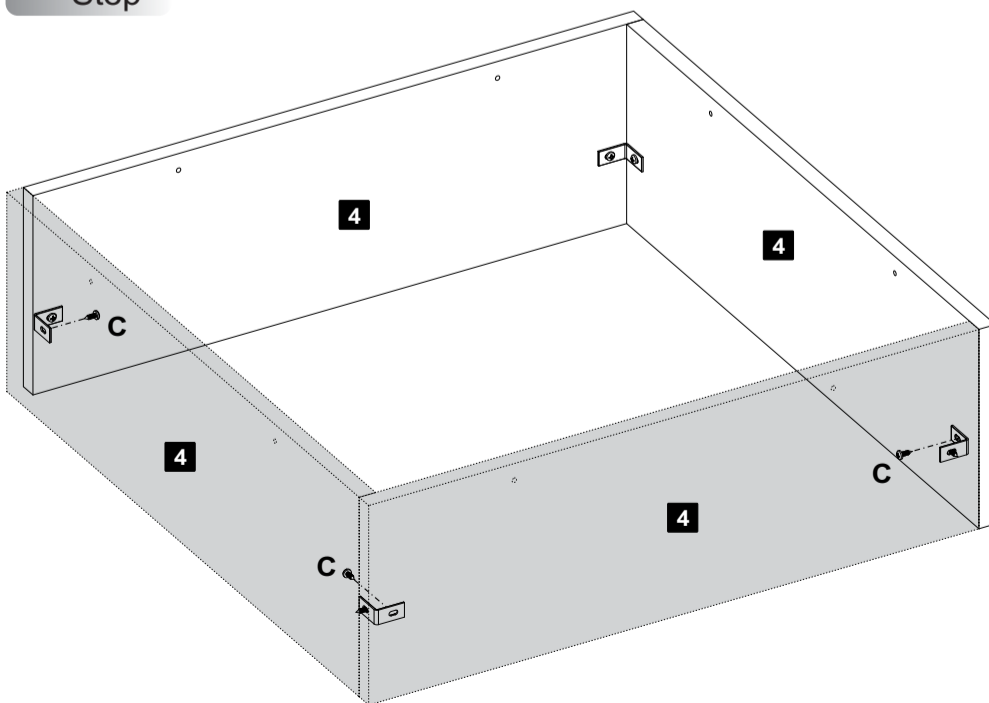

C Parafuso
Ø4,0x14mm CP 01

7
Passo
Paso
Step