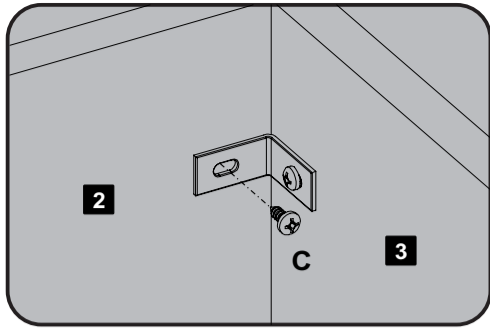

3
Passo
Paso
Step

C Parafuso
Ø4,0x14mm CP 01

4
Passo
Paso
Step