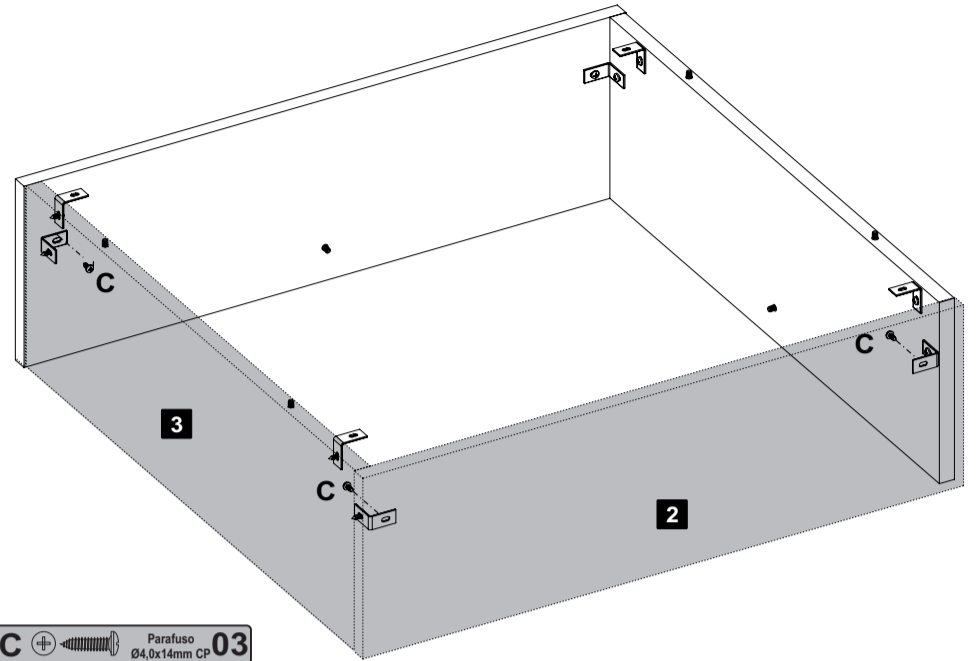

C Parafuso
Ø4,0x14mm CP 03

5
Passo
Paso
Step