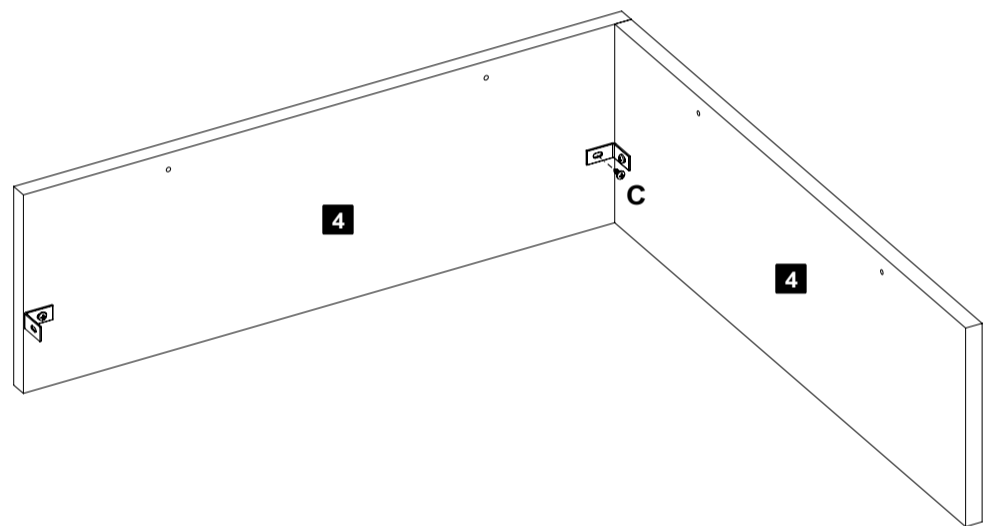

3
Passo
Paso
Step

C Parafuso
Ø4,0x14mm CP 01

4
Passo
Paso
Step

C Parafuso
Ø4,0x14mm CP 03

5
Passo
Paso
Step

C Parafuso
Ø4,0x14mm CP 04

6
Passo
Paso
Step

C Parafuso
Ø4,0x14mm CP 01

7
Passo
Paso
Step

C Parafuso
Ø4,0x14mm CP 03

8
Passo
Paso
Step

G Parafuso
Ø3,5x25mm CP 08