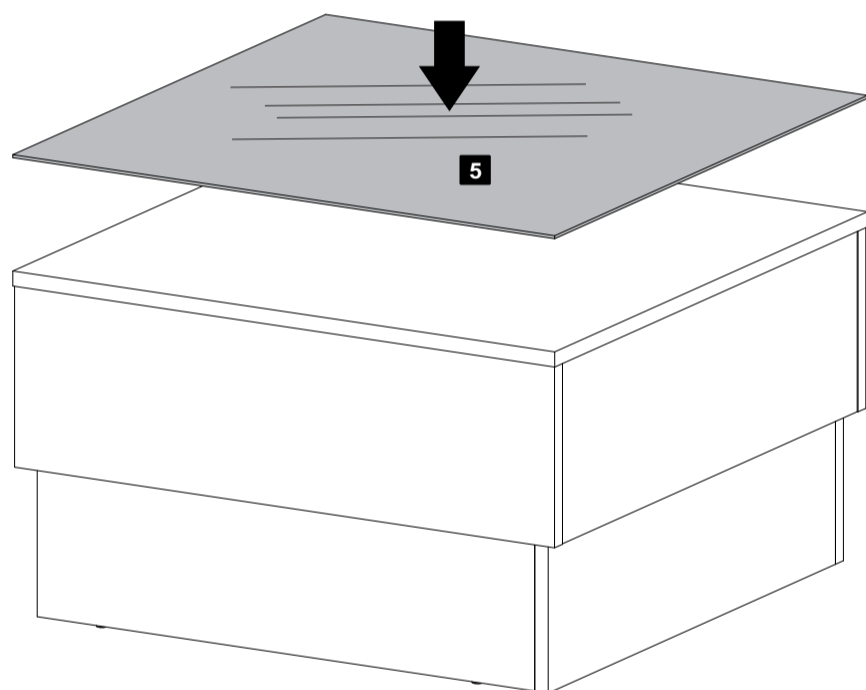

12 Passo
Paso
Step