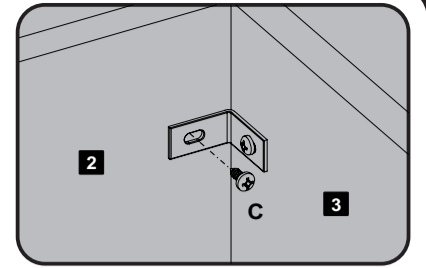

C Parafuso
Ø4,0x14mm CP 03

5
Passo
Paso
Step