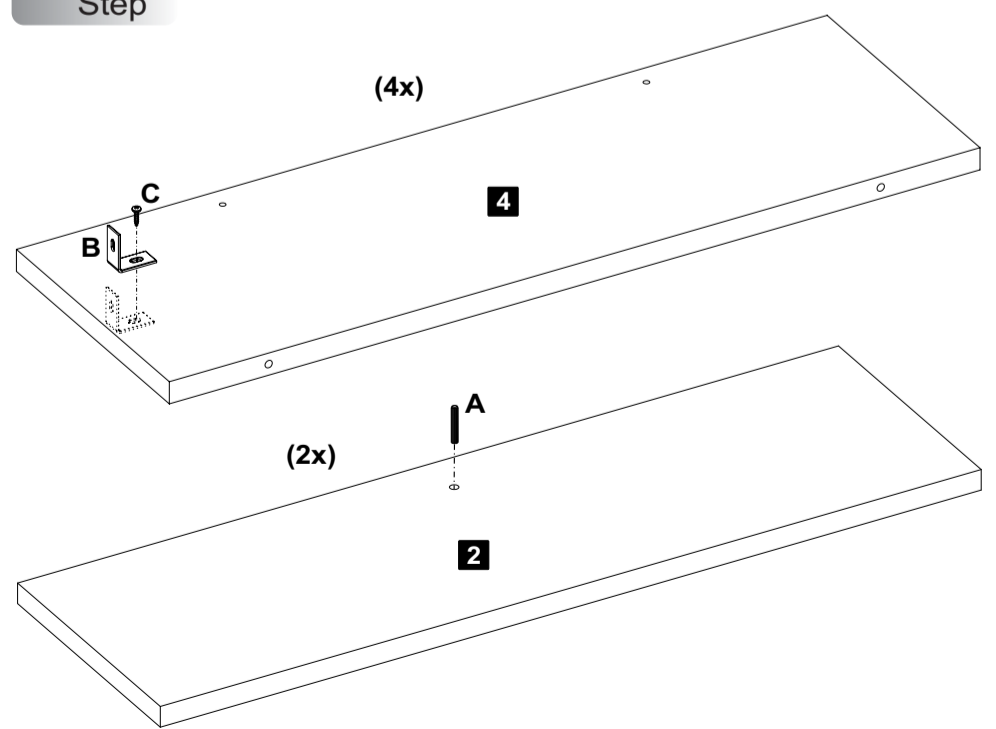

2 Passo Paso Step

A Cavilha 02 **B** Cantoneira 1"x1" 04 **C** Parafuso Ø4,0x14mm CP 04