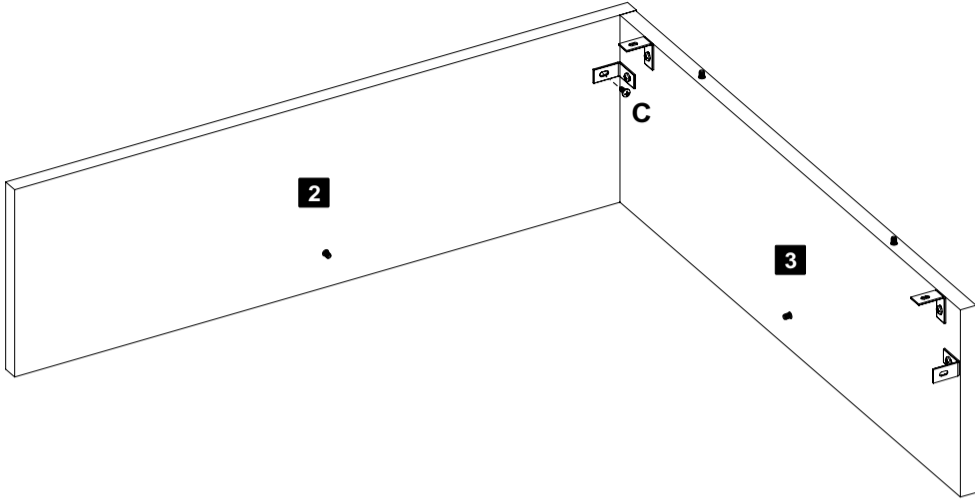

3
Passo
Paso
Step

C Parafuso
Ø4,0x14mm CP 01

4
Passo
Paso
Step