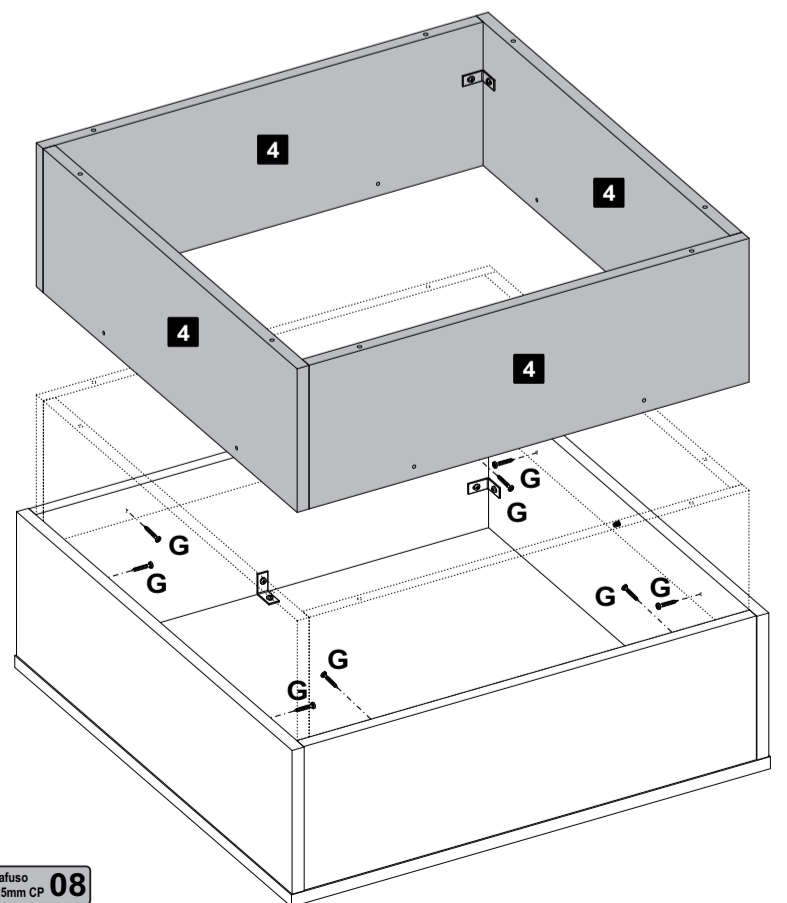

C Parafuso
Ø4,0x14mm CP 03

8
Passo
Paso
Step