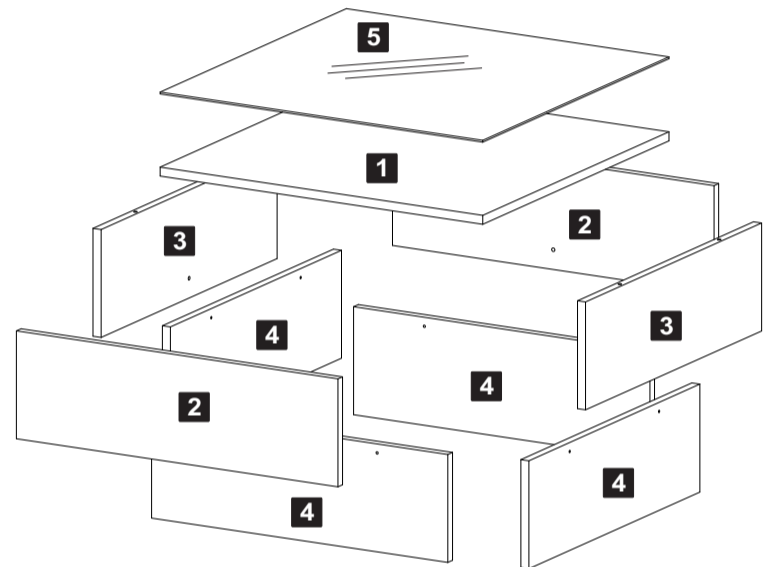

Descrição	Descripción	Description	Qtd
1-Tampo (600x600x15mm)	1-Tapa	1-Top	1
2-Lateral sup. esq. (598x180x15mm)	2-Lateral sup. izquierda	2-Left upper side	2
3-Lateral sup. dir. (567x180x15mm)	3-Lateral sup. derecha	3-Right upper side	2
4-Lateral inf. (551x180x15mm)	4-Lateral inferior	4-Lower side	4
5-Espelho (600x600x3mm)	5-Espejo	5-Mirror	1