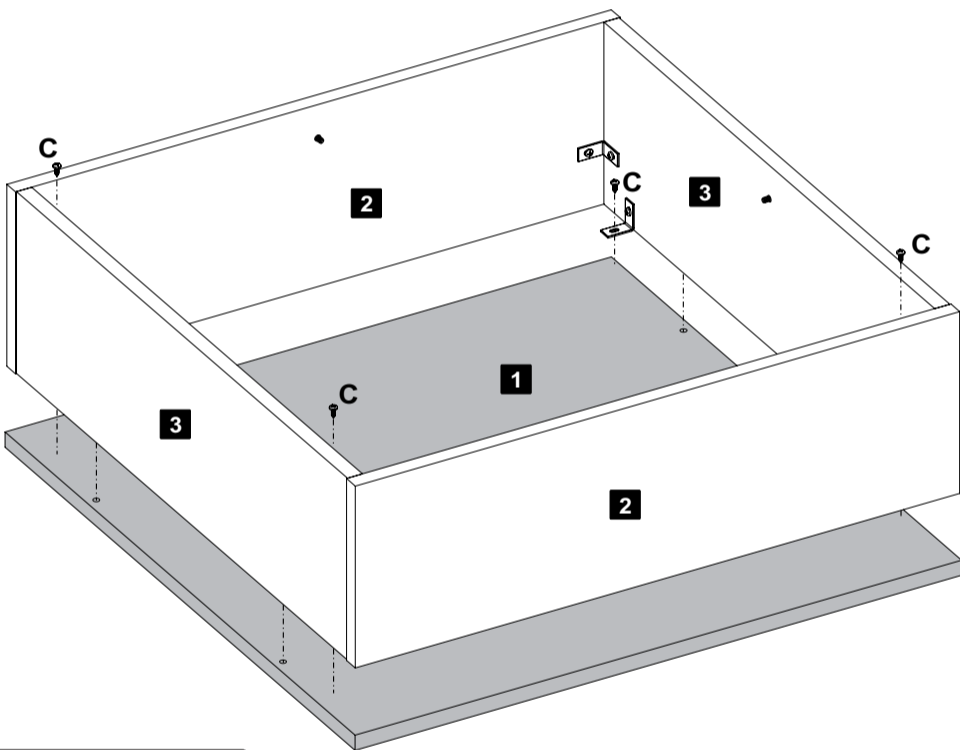

Descrição	Descripción	Description	Qtd
1-Tampo (600x600x15mm)	1-Tapa	1-Top	1
2-Lateral sup. esq. (598x180x15mm)	2-Lateral sup. izquierda	2-Left upper side	2
3-Lateral sup. dir. (567x180x15mm)	3-Lateral sup. derecha	3-Right upper side	2
4-Lateral inf. (551x180x15mm)	4-Lateral inferior	4-Lower side	4
5-Espelho (600x600x3mm)	5-Espejo	5-Mirror	1

3
Passo
Paso
Step

C  Parafuso
Ø4,0x14mm CP 01

4
Passo
Paso
Step

C  Parafuso
Ø4,0x14mm CP 03

5
Passo
Paso
Step

C  Parafuso
Ø4,0x14mm CP 04

6
Passo
Paso
Step

C  Parafuso
Ø4,0x14mm CP 01