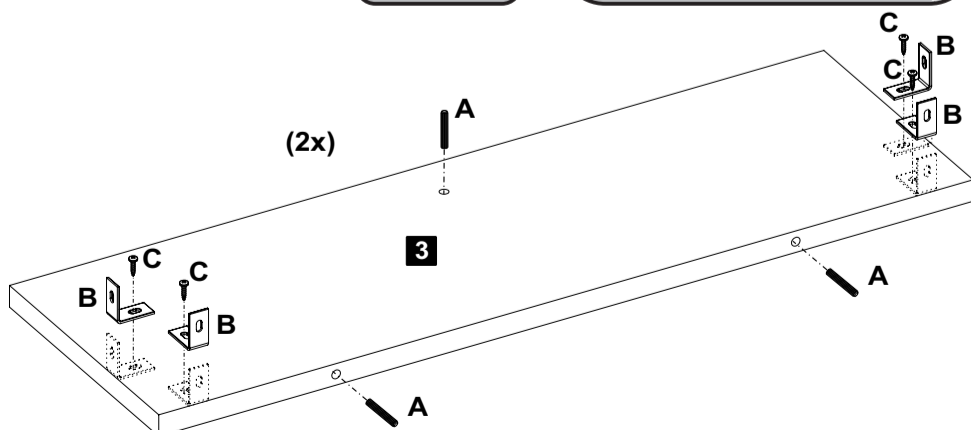

1 Passo Paso Step

A Cavilha 06 **B** Cantoneira 1"x1" 08 **C** Parafuso Ø4,0x14mm CP 08