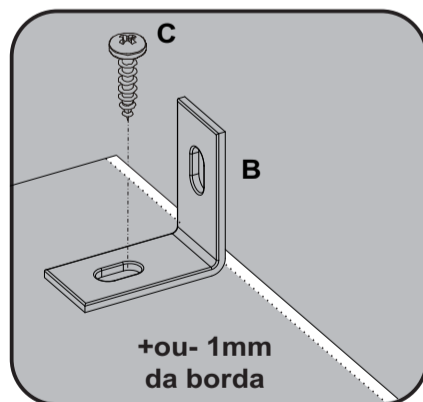

1 Passo Paso Step

A Cavilha 06 **B** Cantoneira 1"x1" 08 **C** Parafuso Ø4,0x14mm CP 08